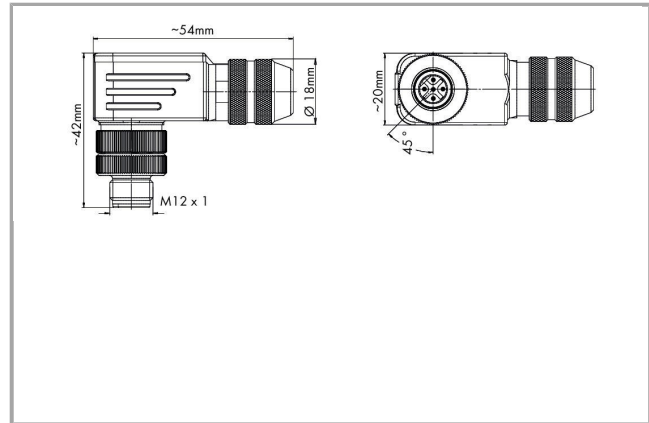

Data sheet | Item number: 756-9403/060-000

M12 plug; B-coded; angled; configurable

756-9403/060-000

Conductor size

Ø 6 ... 8 mm / 0.14 - 0.5 mm²**Data****Technical Data**

Connection type	M12 plug
No. of poles	5
Anschlusspunkt geschirmt	yes
Leitungsanschlussrichtung zur Steckrichtung	90°
Steckgesichtskodierung Leitung/Adapter 1 1	B coded

Connection data

Connection type (1)	Federtechnik
---------------------	--------------

Mechanical data

Connectable sheathed cable diameter	6 ... 8 mm
Weight	66.6 g

Environmental Requirements

Surrounding air (operating) temperature	-40 ... 85 °C
Protection class	IP67

Commercial data

Country of origin	DE
GTIN	4045454686420
Customs Tariff No.	85369010000

Downloads

Documentation

System Description

767 Series, SPEEDWAY accessories, data sheet

[Download](#)

Subject to changes.
